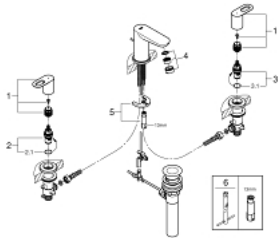

20 471 000 BAULOOP 3-HOLE BASIN MIXER

PRODUCT DESCRIPTION

- Colour: chrome
- metal lever
- ceramic headparts 1/2", 90°
- GROHE Long-Life finish
- spout with mousseur
- pop-up waste set 1 1/4"
- flexible connection hoses

20 471 000 BAULOOP 3-HOLE BASIN MIXER

SPARE PARTS, สิงหาคม 2014 – now

- 1: Handle pair (Order-nr. 48318000)
- 2: Ceramic headpart, 1/2" (Order-nr. 45882000)
- 2.1: O-ring $\phi 18.2 \times \phi 1.7$ (Order-nr. 0392400M)
- 3: Ceramic headpart, 1/2" (Order-nr. 45883000)
- 3.1: O-ring $\phi 18.2 \times \phi 1.7$ (Order-nr. 0392400M)
- 4: Mousseur (Order-nr. 13929000)
- 5: Shank mounting kit (Order-nr. 46671000)
- 6: Mounting wrench (Order-nr. 19017000)*