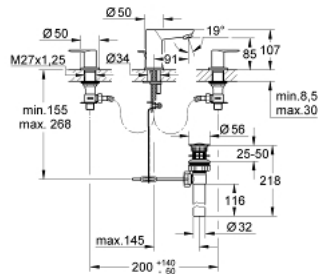

20 471 000 BAULOOP 3-HOLE BASIN MIXER

PRODUCT DESCRIPTION

- Colour: chrome
- metal lever
- ceramic headparts 1/2", 90°
- GROHE Long-Life finish
- spout with mousseur
- pop-up waste set 1 1/4"
- flexible connection hoses

20 471 000 BAULOOP 3-HOLE BASIN MIXER

SPARE PARTS, สิงหาคม 2014 – now

- 1: Handle pair (Order-nr. 48318000)
- 2: Ceramic headpart, 1/2" (Order-nr. 45882000)
- 2.1: O-ring $\phi 18.2 \times \phi 1.7$ (Order-nr. 0392400M)
- 3: Ceramic headpart, 1/2" (Order-nr. 45883000)
- 3.1: O-ring $\phi 18.2 \times \phi 1.7$ (Order-nr. 0392400M)
- 4: Mousseur (Order-nr. 13929000)
- 5: Shank mounting kit (Order-nr. 46671000)
- 6: Mounting wrench (Order-nr. 19017000)*