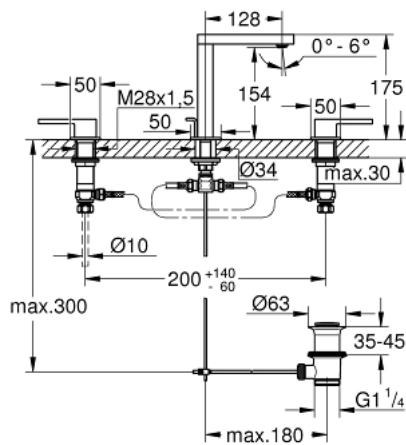

20 301 003 **GROHE PLUS 3-HOLE BASIN MIXER 1/2"**
M-SIZE

PRODUCT DESCRIPTION

- Colour: chrome
- ceramic headparts 1/2", 90°
- GROHE Long-Life finish
- GROHE Water Saving SpeedClean mousseur 5.7 l/min
- GROHE AquaGuide adjustable mousseur
- rapid installation system
- pop-up waste set 1 1/4"
- GROHE FastFixation installation system

- flexible connection hoses between spout and side valves

20 301 003 **GROHE PLUS 3-HOLE BASIN MIXER 1/2"**
M-SIZE

SPARE PARTS, August 2018 – now

- 1: Ceramic headpart, 1/2" (Spare part-nr. 45882000)
 - 1.1: O-ring $\varnothing 18,2 \times \varnothing 1,7$ (Spare part-nr. 0392400M)
 - 2: Ceramic headpart, 1/2" (Spare part-nr. 45883000)
 - 2.1: O-ring $\varnothing 18,2 \times \varnothing 1,7$ (Spare part-nr. 0392400M)
 - 3: Coupling nut 1/2" (Spare part-nr. 1290100M)
 - 3.1: Fibre seal dia. $\varnothing 18,5 \times \varnothing 12 \times 2$ (Spare part-nr. 0138900M)
 - 4: Pop-up rod (Spare part-nr. 65196000)
 - 5: Fixing clamp (Spare part-nr. 6554100M)
 - 6: Flexible connection hose (Spare part-nr. 45704000)
 - 7: Mousseur (Spare part-nr. 48493000)
 - 8: Waste set 1 1/4" (Spare part-nr. 28910000)
 - 8.1: Plug (Spare part-nr. 07182000)
 - 8.2: Eccentric rod (Spare part-nr. 07052000)
 - 9: Coupling nut 1/2" x 14.5 mm (Spare part-nr. 1290200M)*
 - 10: Eccentric rod (Spare part-nr. 07341000)*
- * Optional accessories