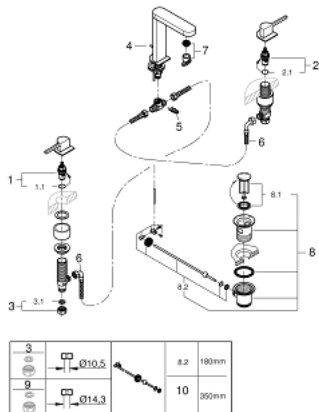

20 301 003 **GROHE PLUS 3-HOLE BASIN MIXER 1/2"**
M-SIZE

PRODUCT DESCRIPTION

- Colour: chrome
- ceramic headparts 1/2", 90°
- GROHE Long-Life finish
- GROHE Water Saving SpeedClean mousseur 5.7 l/min
- GROHE AquaGuide adjustable mousseur
- rapid installation system
- pop-up waste set 1 1/4"
- GROHE FastFixation installation system

- flexible connection hoses between spout and side valves

20 301 003 **GROHE PLUS 3-HOLE BASIN MIXER 1/2"**
M-SIZE

SPARE PARTS, August 2018 – now

- 1: Ceramic headpart, 1/2" (Spare part-nr. 45882000)
 - 1.1: O-ring $\varnothing 18,2 \times \varnothing 1,7$ (Spare part-nr. 0392400M)
 - 2: Ceramic headpart, 1/2" (Spare part-nr. 45883000)
 - 2.1: O-ring $\varnothing 18,2 \times \varnothing 1,7$ (Spare part-nr. 0392400M)
 - 3: Coupling nut 1/2" (Spare part-nr. 1290100M)
 - 3.1: Fibre seal dia. $\varnothing 18,5 \times \varnothing 12 \times 2$ (Spare part-nr. 0138900M)
 - 4: Pop-up rod (Spare part-nr. 65196000)
 - 5: Fixing clamp (Spare part-nr. 6554100M)
 - 6: Flexible connection hose (Spare part-nr. 45704000)
 - 7: Mousseur (Spare part-nr. 48493000)
 - 8: Waste set 1 1/4" (Spare part-nr. 28910000)
 - 8.1: Plug (Spare part-nr. 07182000)
 - 8.2: Eccentric rod (Spare part-nr. 07052000)
 - 9: Coupling nut 1/2" x 14.5 mm (Spare part-nr. 1290200M)*
 - 10: Eccentric rod (Spare part-nr. 07341000)*
- * Optional accessories