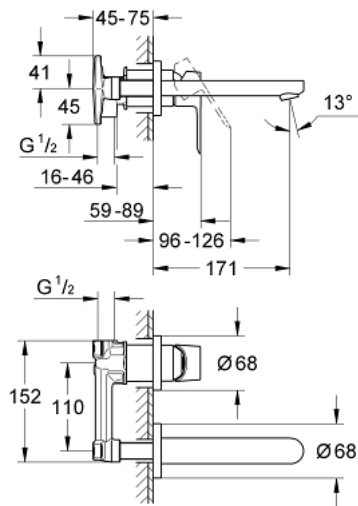

20 289 000 BAULOOK 2-HOLE BASIN MIXER

PRODUCT DESCRIPTION

- Colour: chrome
- wall mounted
- set for final installation and concealed body
- GROHE Long-Life 35 mm ceramic cartridge
- GROHE Long-Life finish
- mousseur
- centre distance 110 mm
- projection 171 mm

20 289 000 BAULOOP 2-HOLE BASIN MIXER

SPARE PARTS, June 2010 – now

1: lever (Spare part-nr. 46778000)

2: Mousseur (Spare part-nr. 13929000)

3: Extension (Spare part-nr. 46627000)*

* Optional accessories