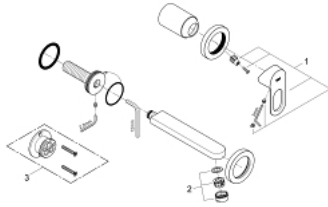

20 289 000 BAULOOK 2-HOLE BASIN MIXER

PRODUCT DESCRIPTION

- Colour: chrome
- wall mounted
- set for final installation and concealed body
- GROHE Long-Life 35 mm ceramic cartridge
- GROHE Long-Life finish
- mousseur
- centre distance 110 mm
- projection 171 mm

20 289 000 BAULOOP 2-HOLE BASIN MIXER

SPARE PARTS, June 2010 – now

1: lever (Spare part-nr. 46778000)

2: Mousseur (Spare part-nr. 13929000)

3: Extension (Spare part-nr. 46627000)*

* Optional accessories