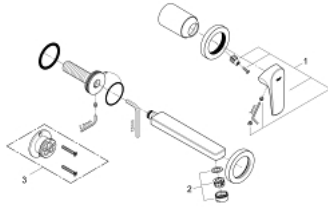

20 287 000 BAUFLOW 2-HOLE BASIN MIXER

SPARE PARTS, June 2010 – now

1: lever (Order-nr. 46774000)

2: Mousseur (Order-nr. 13929000)

3: Extension (Order-nr. 46627000)*

* Optional accessories