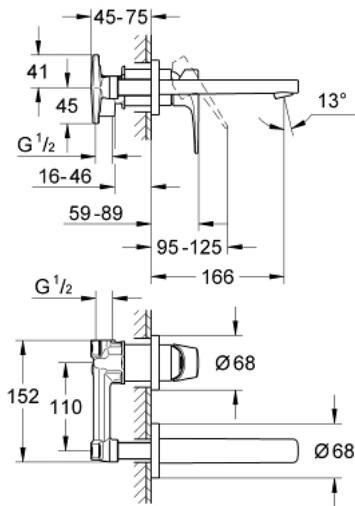

## 20 287 000 BAUFLOW 2-HOLE BASIN MIXER

### PRODUCT DESCRIPTION

- Colour: chrome
- wall mounted
- consisting of:
- set for final installation
- concealed body
- metal lever
- GROHE Long-Life 35 mm ceramic cartridge
- GROHE Long-Life finish
- mousseur
- center distance 110 mm
- projection 166 mm

### SPARE PARTS, June 2010 – now

1: lever (Order-nr. 46774000)

2: Mousseur (Order-nr. 13929000)

3: Extension (Order-nr. 46627000)\*

\* Optional accessories