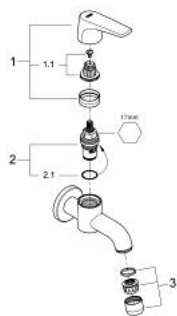

20 235 000 **GROHE BAUFLOW BIBTAP**

**PRODUCT DESCRIPTION**

- Colour: chrome
- wall mounted
- metal lever
- ceramic headpart 1/2", 90°
- GROHE Long-Life finish
- mousseur

### SPARE PARTS, June 2010 – now

1: Handle (Order-nr. 48119000)

1.1: Replacement handle connection kit (Order-nr. 45186000)

1.1.1: O-ring  $\varnothing 18.2 \times \varnothing 1.7$  (Order-nr. 0392400M)

2: Ceramic headpart, 1/2" (Order-nr. 45882000)

2.1: O-ring  $\varnothing 18.2 \times \varnothing 1.7$  (Order-nr. 0392400M)

3: Mousseur (Order-nr. 13928000)