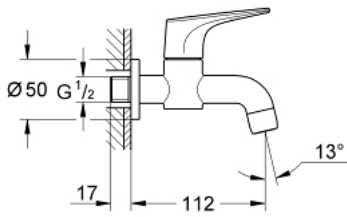

20 235 000 **GROHE BAUFLOW BIBTAP**

**PRODUCT DESCRIPTION**

- Colour: chrome
- wall mounted
- metal lever
- ceramic headpart 1/2", 90°
- GROHE Long-Life finish
- mousseur

### SPARE PARTS, June 2010 – now

1: Handle (Order-nr. 48119000)

1.1: Replacement handle connection kit (Order-nr. 45186000)

1.1.1: O-ring  $\varnothing 18.2 \times \varnothing 1.7$  (Order-nr. 0392400M)

2: Ceramic headpart, 1/2" (Order-nr. 45882000)

2.1: O-ring  $\varnothing 18.2 \times \varnothing 1.7$  (Order-nr. 0392400M)

3: Mousseur (Order-nr. 13928000)