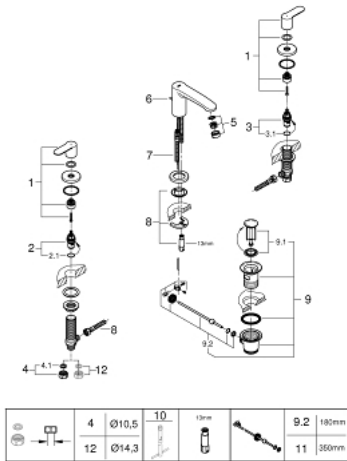

20 208 002 EUROSTYLE COSMOPOLITAN 3-HOLE BASIN MIXER S-SIZE

SPARE PARTS, July 2019 – now

- 1: Handle pair (Spare part-nr. 48309000)
- 2: Ceramic headpart, 1/2" (Spare part-nr. 45882000)
- 2.1: O-Ring Ø18,2 x Ø1,7 (Spare part-nr. 0392400M)
- 3: Ceramic headpart, 1/2" (Spare part-nr. 45883000)
- 3.1: O-Ring Ø18,2 x Ø1,7 (Spare part-nr. 0392400M)
- 4: Coupling nut 1/2" x 10.5 mm (Spare part-nr. 1290100M)
- 4.1: Fibre seal dia. Ø 18,5 x Ø 12 x 2 (Spare part-nr. 0138900M)
- 5: Flow restrictor (Spare part-nr. 13929000)
- 6: Pop-up rod (Spare part-nr. 46739000)
- 7: Connection hose (Spare part-nr. 46255000)
- 8: Shank mounting kit (Spare part-nr. 46671000)
- 9: Pop-up waste set 1 1/4" (Spare part-nr. 28910000)
- 9.1: Chrome bath plug (Spare part-nr. 07182000)
- 9.2: Eccentric rod (Spare part-nr. 07052000)
- 10: Mounting wrench (Spare part-nr. 19017000)*
- 11: Eccentric rod (Spare part-nr. 07341000)*
- 12: Coupling nut 1/2" x 14.5 mm (Spare part-nr. 1290200M)*