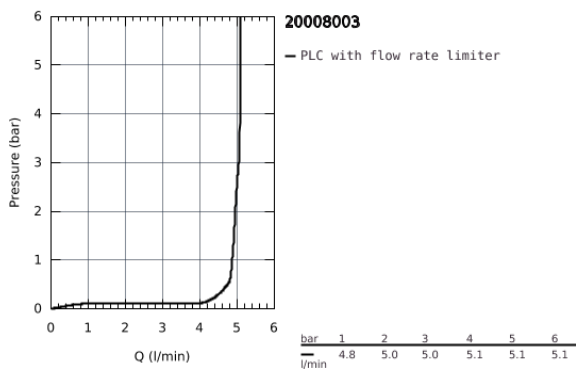

20 008 003 **ATRIO THREE-HOLE BASIN MIXER 1/2"**
M-SIZE

PRODUCT DESCRIPTION

- Colour: Chrome
- ceramic headparts 1/2", 90°
- GROHE Long-Life finish
- GROHE EcoJoy 5.7 l/min laminar mousseur
- swivel tubular spout with mousseur and stop limiter
- pop-up waste set 1 1/4"
- pressure-proof, flexible connection hoses between spout and side valves
- with cross handles
- Two different sets of caps included. One set with "H" and "C" marking, one set without marking.

20 008 003 **ATRIO THREE-HOLE BASIN MIXER 1/2"**
M-SIZE

SPARE PARTS, April 2017 – now

- 1: Cross handles (Spare part-nr. 18026003)
- 2: Ceramic headpart, 1/2" (Spare part-nr. 45882000)
- 2.1: O-Ring Ø18,2 x Ø1,7 (Spare part-nr. 0392400M)
- 3: Ceramic headpart, 1/2" (Spare part-nr. 45883000)
- 3.1: O-Ring Ø18,2 x Ø1,7 (Spare part-nr. 0392400M)
- 4: Coupling nut 1/2" x 10.5 mm (Spare part-nr. 1290100M)*
- 5: Safety ring (Spare part-nr. 4826600M)
- 6: Flow straightener (Spare part-nr. 48408000)
- 7: O-Ring Ø13,5 x Ø2,75 (Spare part-nr. 0128500M)
- 8: Pop-up rod (Spare part-nr. 65196000)
- 9: Fixing clamp (Spare part-nr. 6554100M)
- 10: Flexible connection hose (Spare part-nr. 45704000)
- 11: Pop-up waste set 1 1/4" (Spare part-nr. 28910000)
- 11.1: Chrome bath plug (Spare part-nr. 07182000)
- 11.2: Eccentric rod (Spare part-nr. 07052000)
- 12: Coupling nut 1/2" x 14.5 mm (Spare part-nr. 1290200M)*
- 13: Eccentric rod (Spare part-nr. 07341000)*