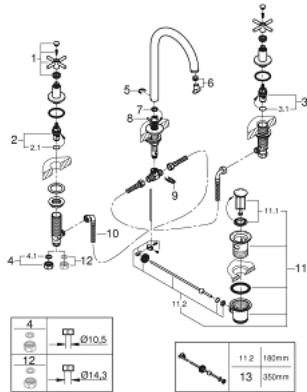

20 008 003 **ATRIO THREE-HOLE BASIN MIXER 1/2"**
M-SIZE

PRODUCT DESCRIPTION

- Colour: Chrome
- ceramic headparts 1/2", 90°
- GROHE Long-Life finish
- GROHE EcoJoy 5.7 l/min laminar mousseur
- swivel tubular spout with mousseur and stop limiter
- pop-up waste set 1 1/4"
- pressure-proof, flexible connection hoses between spout and side valves
- with cross handles
- Two different sets of caps included. One set with "H" and "C" marking, one set without marking.

20 008 003 **ATRIO THREE-HOLE BASIN MIXER 1/2"**
M-SIZE

SPARE PARTS, April 2017 – now

- 1: Cross handles (Spare part-nr. 18026003)
- 2: Ceramic headpart, 1/2" (Spare part-nr. 45882000)
- 2.1: O-Ring Ø18,2 x Ø1,7 (Spare part-nr. 0392400M)
- 3: Ceramic headpart, 1/2" (Spare part-nr. 45883000)
- 3.1: O-Ring Ø18,2 x Ø1,7 (Spare part-nr. 0392400M)
- 4: Coupling nut 1/2" x 10.5 mm (Spare part-nr. 1290100M)*
- 5: Safety ring (Spare part-nr. 4826600M)
- 6: Flow straightener (Spare part-nr. 48408000)
- 7: O-Ring Ø13,5 x Ø2,75 (Spare part-nr. 0128500M)
- 8: Pop-up rod (Spare part-nr. 65196000)
- 9: Fixing clamp (Spare part-nr. 6554100M)
- 10: Flexible connection hose (Spare part-nr. 45704000)
- 11: Pop-up waste set 1 1/4" (Spare part-nr. 28910000)
- 11.1: Chrome bath plug (Spare part-nr. 07182000)
- 11.2: Eccentric rod (Spare part-nr. 07052000)
- 12: Coupling nut 1/2" x 14.5 mm (Spare part-nr. 1290200M)*
- 13: Eccentric rod (Spare part-nr. 07341000)*