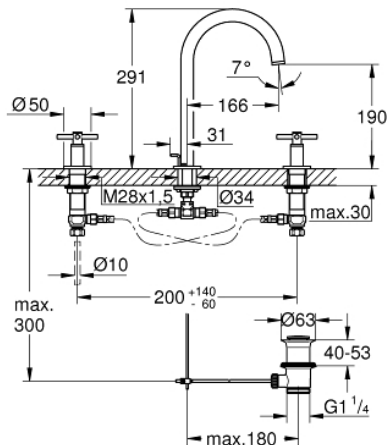

20 008 003 **ATRIO THREE-HOLE BASIN MIXER 1/2"**
M-SIZE

PRODUCT DESCRIPTION

- Colour: Chrome
- ceramic headparts 1/2", 90°
- GROHE Long-Life finish
- GROHE EcoJoy 5.7 l/min laminar mousseur
- swivel tubular spout with mousseur and stop limiter
- pop-up waste set 1 1/4"
- pressure-proof, flexible connection hoses between spout and side valves
- with cross handles
- Two different sets of caps included. One set with "H" and "C" marking, one set without marking.

20 008 003 **ATRIO THREE-HOLE BASIN MIXER 1/2"**
M-SIZE

SPARE PARTS, April 2017 – now

- 1: Cross handles (Spare part-nr. 18026003)
- 2: Ceramic headpart, 1/2" (Spare part-nr. 45882000)
- 2.1: O-Ring Ø18,2 x Ø1,7 (Spare part-nr. 0392400M)
- 3: Ceramic headpart, 1/2" (Spare part-nr. 45883000)
- 3.1: O-Ring Ø18,2 x Ø1,7 (Spare part-nr. 0392400M)
- 4: Coupling nut 1/2" x 10.5 mm (Spare part-nr. 1290100M)*
- 5: Safety ring (Spare part-nr. 4826600M)
- 6: Flow straightener (Spare part-nr. 48408000)
- 7: O-Ring Ø13,5 x Ø2,75 (Spare part-nr. 0128500M)
- 8: Pop-up rod (Spare part-nr. 65196000)
- 9: Fixing clamp (Spare part-nr. 6554100M)
- 10: Flexible connection hose (Spare part-nr. 45704000)
- 11: Pop-up waste set 1 1/4" (Spare part-nr. 28910000)
- 11.1: Chrome bath plug (Spare part-nr. 07182000)
- 11.2: Eccentric rod (Spare part-nr. 07052000)
- 12: Coupling nut 1/2" x 14.5 mm (Spare part-nr. 1290200M)*
- 13: Eccentric rod (Spare part-nr. 07341000)*