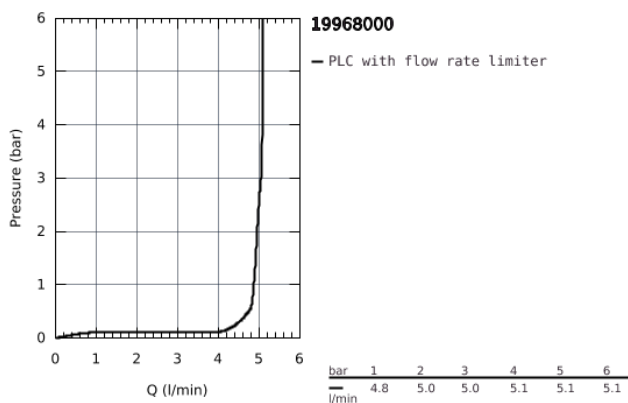

19 968 000 EURODISC JOY TWO-HOLE BASIN MIXER M-SIZE

PRODUCT DESCRIPTION

- Colour: chrome
- wall mounted
- set for final installation for
- 23 429 000
- without concealed body
- metal lever
- GROHE Long-Life finish
- GROHE Water Saving SpeedClean mousseur 5.7 l/min
- center distance 110 mm
- projection 171 mm
- min. recommended pressure 1.0 bar

19 968 000 **EURODISC JOY TWO-HOLE BASIN MIXER**
M-SIZE

SPARE PARTS, August 2013 – spareParts.validDate.now

1: Lever (Order-nr. 46906000)

2: Mousseur (Order-nr. 48159000)

3: Extension-set, 25 mm (Order-nr. 46901000)*