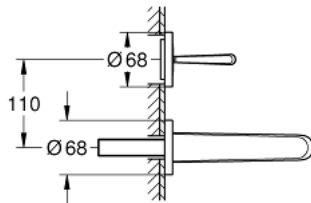

19 968 000 EURODISC JOY TWO-HOLE BASIN MIXER M-SIZE

PRODUCT DESCRIPTION

- Colour: chrome
- wall mounted
- set for final installation for
- 23 429 000
- without concealed body
- metal lever
- GROHE Long-Life finish
- GROHE Water Saving SpeedClean mousseur 5.7 l/min
- center distance 110 mm
- projection 171 mm
- min. recommended pressure 1.0 bar

19 968 000 **EURODISC JOY TWO-HOLE BASIN MIXER**
M-SIZE

SPARE PARTS, August 2013 – spareParts.validDate.now

1: Lever (Order-nr. 46906000)

2: Mousseur (Order-nr. 48159000)

3: Extension-set, 25 mm (Order-nr. 46901000)*