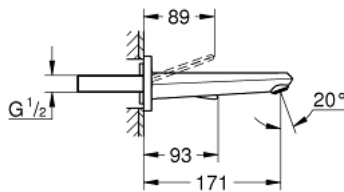

19 968 000 EURODISC JOY TWO-HOLE BASIN MIXER M-SIZE

PRODUCT DESCRIPTION

- Colour: chrome
- wall mounted
- set for final installation for
- 23 429 000
- without concealed body
- metal lever
- GROHE Long-Life finish
- GROHE Water Saving SpeedClean mousseur 5.7 l/min
- center distance 110 mm
- projection 171 mm
- min. recommended pressure 1.0 bar

19 968 000 **EURODISC JOY TWO-HOLE BASIN MIXER**
M-SIZE

SPARE PARTS, August 2013 – spareParts.validDate.now

1: Lever (Order-nr. 46906000)

2: Mousseur (Order-nr. 48159000)

3: Extension-set, 25 mm (Order-nr. 46901000)*