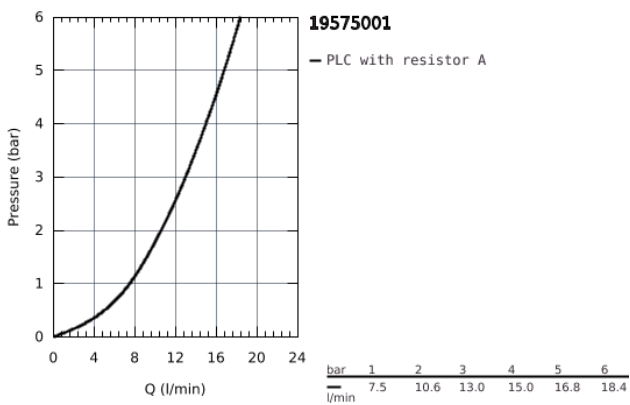

19 575 001 **CONCETTO 2-HOLE BASIN MIXER**  
**S-SIZE**

**PRODUCT DESCRIPTION**

- Colour: Chrome
- wall mounted
- set for final installation for
- 23 571 000
- without concealed body
- metal escutcheon
- GROHE Long-Life finish
- centre distance 110 mm
- projection 147 mm

19 575 001 **CONCETTO 2-HOLE BASIN MIXER**  
**S-SIZE**

**SPARE PARTS**, March 2010 – now

1: Lever (Spare part-nr. 46756000)

2: Flow restrictor (Spare part-nr. 48072000)

3: Flush pipe extension (Spare part-nr. 46627000)\*