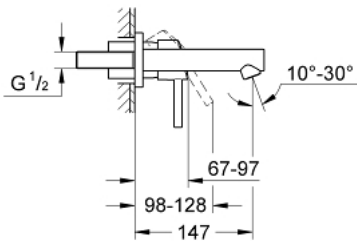

19 575 001 **CONCETTO 2-HOLE BASIN MIXER**  
**S-SIZE**

**PRODUCT DESCRIPTION**

- Colour: Chrome
- wall mounted
- set for final installation for
- 23 571 000
- without concealed body
- metal escutcheon
- GROHE Long-Life finish
- centre distance 110 mm
- projection 147 mm

19 575 001 **CONCETTO 2-HOLE BASIN MIXER**  
**S-SIZE**

**SPARE PARTS**, March 2010 – now

1: Lever (Spare part-nr. 46756000)

2: Flow restrictor (Spare part-nr. 48072000)

3: Flush pipe extension (Spare part-nr. 46627000)\*