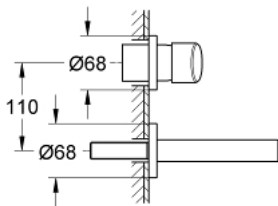

19 575 001 **CONCETTO 2-HOLE BASIN MIXER**  
**S-SIZE**

**PRODUCT DESCRIPTION**

- Colour: Chrome
- wall mounted
- set for final installation for
- 23 571 000
- without concealed body
- metal escutcheon
- GROHE Long-Life finish
- centre distance 110 mm
- projection 147 mm

19 575 001 **CONCETTO 2-HOLE BASIN MIXER**  
**S-SIZE**

**SPARE PARTS**, March 2010 – now

1: Lever (Spare part-nr. 46756000)

2: Flow restrictor (Spare part-nr. 48072000)

3: Flush pipe extension (Spare part-nr. 46627000)\*