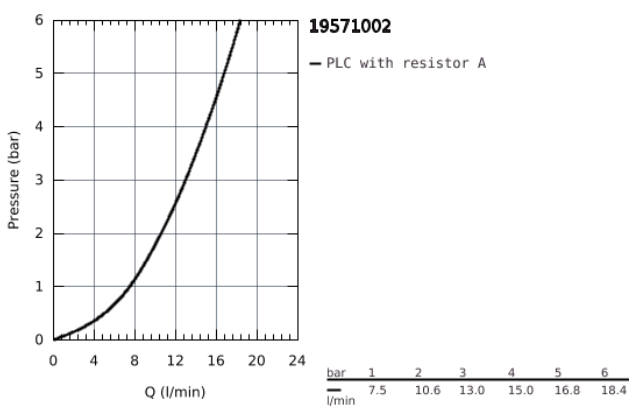

19 571 002 **EUROSTYLE COSMOPOLITAN 2-HOLE BASIN MIXER**  
**S-SIZE**

**PRODUCT DESCRIPTION**

- Colour: Chrome
- wall mounted
- set for final installation for
- 23 571 000
- without concealed body
- metal escutcheon
- metal lever
- GROHE Long-Life finish
- GROHE AquaGuide adjustable mousseur
- centre distance 110 mm
- projection 171 mm

19 571 002 **EUROSTYLE COSMOPOLITAN 2-HOLE BASIN MIXER**  
**S-SIZE**

**SPARE PARTS**, February 2019 – now

1: Lever (Spare part-nr. 46751000)

2: Flow straightener (Spare part-nr. 64451000)

3: Flush pipe extension (Spare part-nr. 46943000)\*