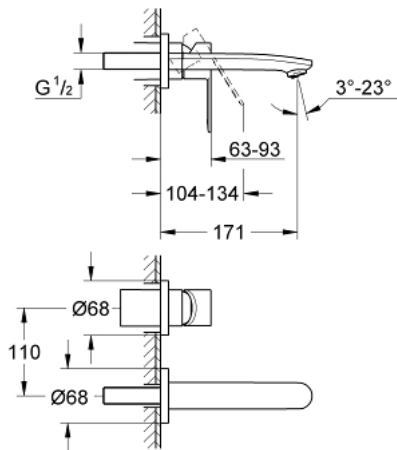

19 571 002 **EUROSTYLE COSMOPOLITAN 2-HOLE BASIN MIXER**  
**S-SIZE**

**PRODUCT DESCRIPTION**

- Colour: Chrome
- wall mounted
- set for final installation for
- 23 571 000
- without concealed body
- metal escutcheon
- metal lever
- GROHE Long-Life finish
- GROHE AquaGuide adjustable mousseur
- centre distance 110 mm
- projection 171 mm

19 571 002 **EUROSTYLE COSMOPOLITAN 2-HOLE BASIN MIXER**  
**S-SIZE**

**SPARE PARTS**, February 2019 – now

1: Lever (Spare part-nr. 46751000)

2: Flow straightener (Spare part-nr. 64451000)

3: Flush pipe extension (Spare part-nr. 46943000)\*