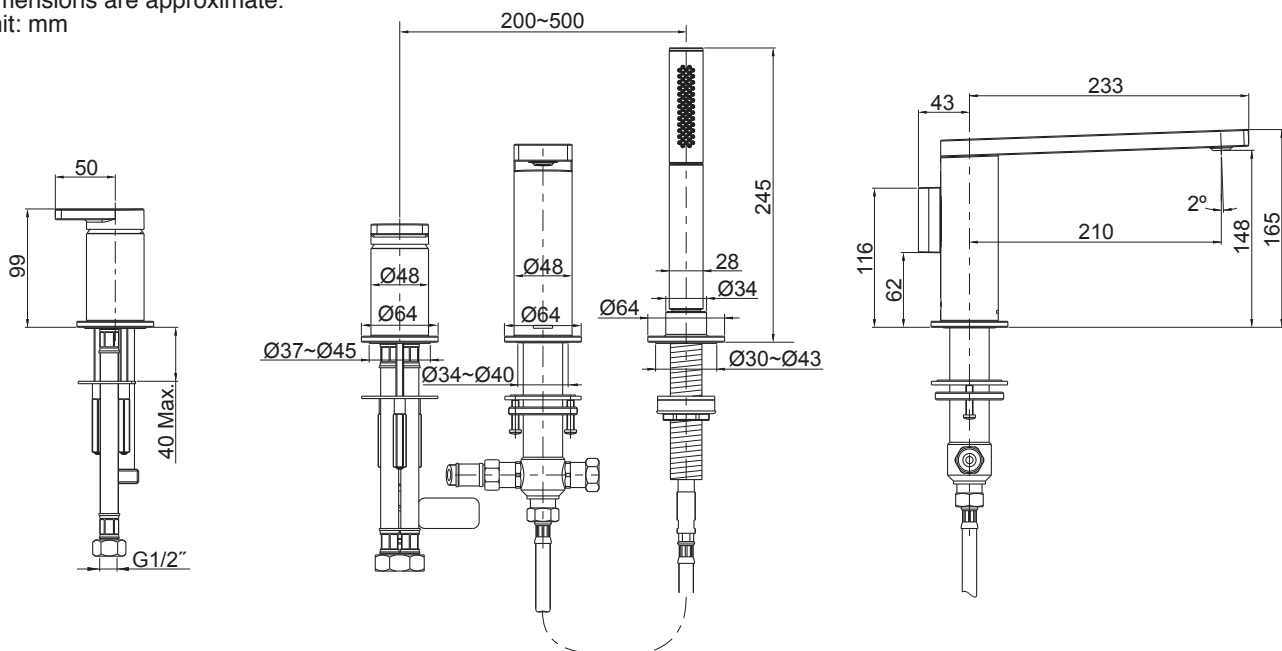

DECK-MOUNT BATH AND SHOWER FAUCET K-73078T

Features

- Brass construction
- Leak-free ceramic disc valve with lifetime warranty
- Durable KOHLER finishes resist corrosion and tarnishing
- Flexible G1/2" supply hoses for easy installation
- Directionally adjustable, laminar-flow aerator
- Spout reach 210 mm
- Lever handle
- Includes 2 function handshower and diverter

Codes/Standards Applicable

- GB 18145-2014
- EN 200-2008
- GB/T 23447-2009
- TIS 2066-2552
- EN 817-2008

Installation Notes

Install this product according to the installation guide.

Specified Model

| Model | Description | Color/Finished | | |
|------------|--------------------------------------------|-----------------------------------------------|-------------------------------------------|----------------------------------------|
| K-73078T-4 | Composed Deck-Mount Bath And Shower Faucet | <input type="checkbox"/> Polished Chrome (CP) | <input type="checkbox"/> French Gold (AF) | <input type="checkbox"/> Titanium (TT) |

For a full range of color finishes in your market please contact your local Kohler representative.

Flow Curve-Bath Spout

Flow Curve-Handshower

Note: Flow rates are approximate. (1 gallon = 3.785 liters, 1 bar = 14.5 psi)

Dimensions are approximate.
Unit: mm

Product Diagram