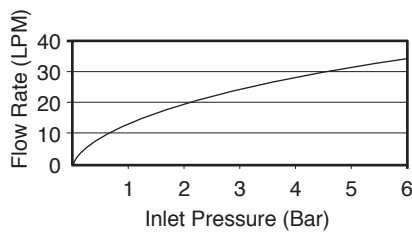

DECK-MOUNT BATH AND SHOWER FAUCET K-73078T

Features

- Brass construction
- Leak-free ceramic disc valve with lifetime warranty
- Durable KOHLER finishes resist corrosion and tarnishing
- Flexible G1/2" supply hoses for easy installation
- Directionally adjustable, laminar-flow aerator
- Spout reach 210 mm
- Lever handle
- Includes 2 function handshower and diverter

Codes/Standards Applicable

- GB 18145-2014
- EN 200-2008
- GB/T 23447-2009
- TIS 2066-2552
- EN 817-2008

Installation Notes

Install this product according to the installation guide.

Specified Model

| Model | Description | Color/Finished | | |
|------------|--------------------------------------------|-----------------------------------------------|-------------------------------------------|----------------------------------------|
| K-73078T-4 | Composed Deck-Mount Bath And Shower Faucet | <input type="checkbox"/> Polished Chrome (CP) | <input type="checkbox"/> French Gold (AF) | <input type="checkbox"/> Titanium (TT) |

For a full range of color finishes in your market please contact your local Kohler representative.

Flow Curve-Bath Spout

Flow Curve-Handshower

Note: Flow rates are approximate. (1 gallon = 3.785 liters, 1 bar = 14.5 psi)

Dimensions are approximate.
Unit: mm

Product Diagram