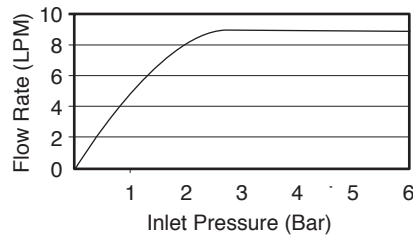

DECK-MOUNT BATH AND SHOWER FAUCET K-73078T

Features

- Brass construction
- Leak-free ceramic disc valve with lifetime warranty
- Durable KOHLER finishes resist corrosion and tarnishing
- Flexible G1/2" supply hoses for easy installation
- Directionally adjustable, laminar-flow aerator
- Spout reach 210 mm
- Lever handle
- Includes 2 function handshower and diverter

Codes/Standards Applicable

- GB 18145-2014
- EN 200-2008
- GB/T 23447-2009
- TIS 2066-2552
- EN 817-2008

Installation Notes

Install this product according to the installation guide.

Specified Model

| Model | Description | Color/Finished | | |
|------------|--------------------------------------------|-----------------------------------------------|-------------------------------------------|----------------------------------------|
| K-73078T-4 | Composed Deck-Mount Bath And Shower Faucet | <input type="checkbox"/> Polished Chrome (CP) | <input type="checkbox"/> French Gold (AF) | <input type="checkbox"/> Titanium (TT) |

For a full range of color finishes in your market please contact your local Kohler representative.

Flow Curve-Bath Spout

Flow Curve-Handshower

Note: Flow rates are approximate. (1 gallon = 3.785 liters, 1 bar = 14.5 psi)

Dimensions are approximate.
Unit: mm

Product Diagram