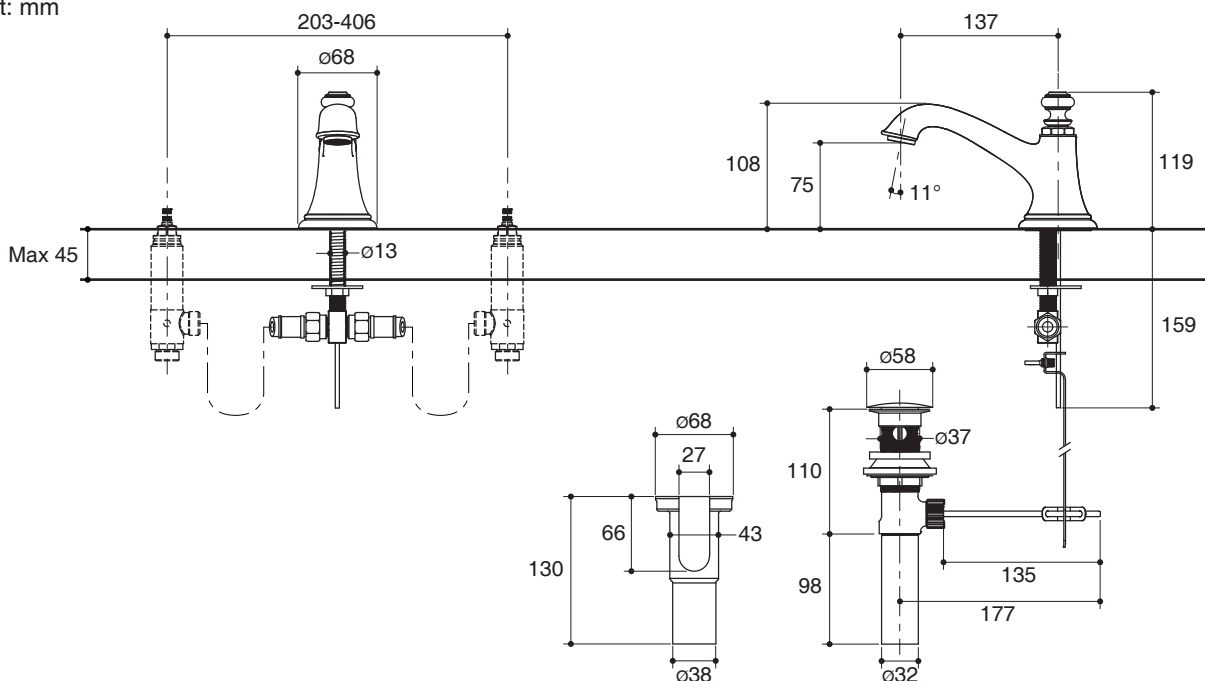

For a full range of color finishes in your market please contact your local Kohler representative

**Flow Curve**

Note: Flow rates are approximate. (1 gallon = 3.785 liters, 1 bar = 14.5 psi)

Dimensions are approximate.

Unit: mm

**Product Diagram**