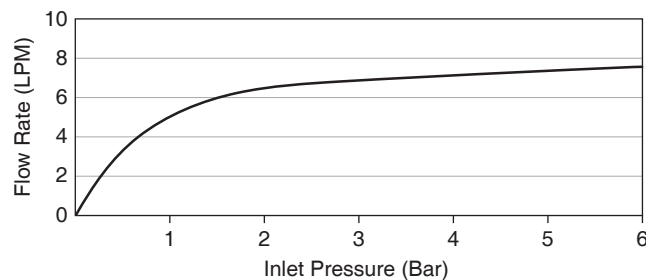

WIDESPREAD SPOUT K-72760T

Features

- Brass construction
- Durable Kohler finishes resist corrosion and tarnishing
- Laminar flow aerator for clean aesthetic and reduced splash
- Coordinate with your choice of Artifacts handles for a personalized design (Handles sold separately)
- Includes pop-up drain
- 168 mm spout reach

Codes/Standards Applicable

Specified model meets or exceeds the following:

- GB 18145-2014

Installation Notes

Install this product according to the installation guide.

Specified Model

Model	Description	Color/Finished	
K-72760T	Artifacts widespread spout, column	☐ CP: Polished Chrome	☐ Others
Required Accessories			
K-98068T-3M	Artifacts prong handles	☐ CP: Polished Chrome	☐ Others
K-98068T-4	Artifacts lever handles	☐ CP: Polished Chrome	☐ Others
K-98068T-9M	Artifacts swing lever handles	☐ CP: Polished Chrome	☐ Others

For a full range of color finishes in your market please contact your local Kohler representative

Flow Curve