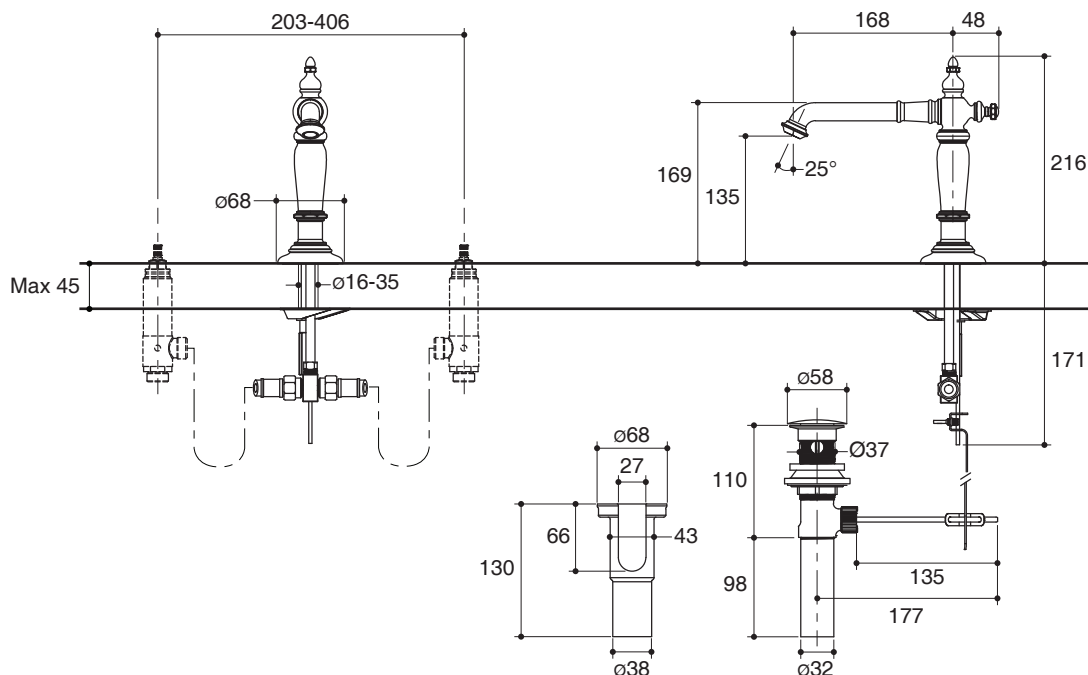

For a full range of color finishes in your market please contact your local Kohler representative

**Flow Curve**

Note: Flow rates are approximate. (1 gallon = 3.785 liters, 1 bar = 14.5 psi)

Dimensions are approximate.

Unit: mm

**Product Diagram**