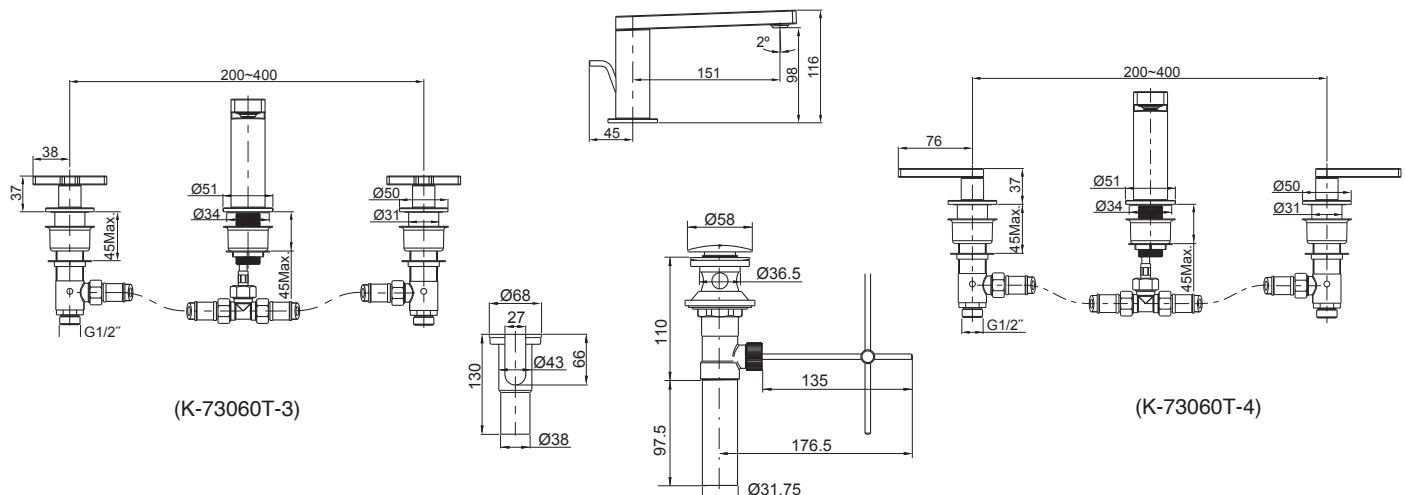

### Features

- Brass construction
- Durable KOHLER finishes resist corrosion and tarnishing
- Flexible G1/2" supply hoses for easy installation
- Directionally adjustable, laminar-flow aerator
- Spout reach 151 mm
- Cross or lever handles
- Includes pop-up drain

For a full range of color finishes in your market please contact your local Kohler representative.

Flow Curve

Note: Flow rates are approximate. (1 gallon = 3.785 liters, 1 bar = 14.5 psi)

Dimensions are approximate.