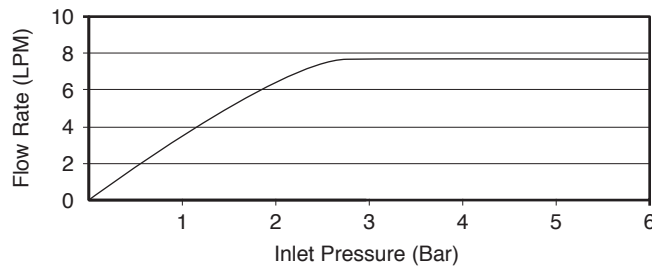

For a full range of color finishes in your market please contact your local Kohler representative.

Flow Curve

Note: Flow rates are approximate. (1 gallon = 3.785 liters, 1 bar = 14.5 psi)

Dimensions are approximate.