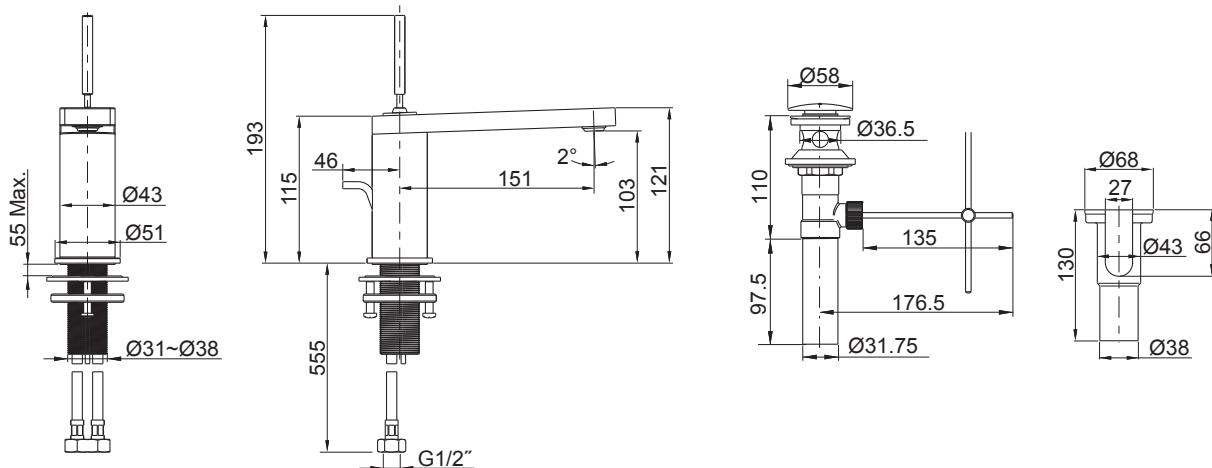

SINGLE CONTROL LAVATORY FAUCET

K-73158T

ALSO K-73053T
AND K-73057T

Codes/Standards Applicable

- GB 18145-2014
- EN 817-2008
- TIS 2067-2552
- EN 200-2008

Installation Notes

Install this product according to the installation guide.

Specified Model

Model	Description	Color/Finished		
K-73158T-4	Composed Single Control Lavatory Faucet	<input type="checkbox"/> Polished Chrome (CP)	<input type="checkbox"/> French Gold (AF)	<input type="checkbox"/> Titanium (TT)
K-73053T-4	Composed Single Control Tall Lavatory Faucet	<input type="checkbox"/> Polished Chrome (CP)	<input type="checkbox"/> French Gold (AF)	<input type="checkbox"/> Titanium (TT)
K-73057T-4	Composed Single Control Super Tall Lavatory Faucet	<input type="checkbox"/> Polished Chrome (CP)	<input type="checkbox"/> French Gold (AF)	<input type="checkbox"/> Titanium (TT)

For a full range of color finishes in your market please contact your local Kohler representative.

Flow Curve

Note: Flow rates are approximate. (1 gallon = 3.785 liters, 1 bar = 14.5 psi)

Dimensions are approximate.
Unit: mm