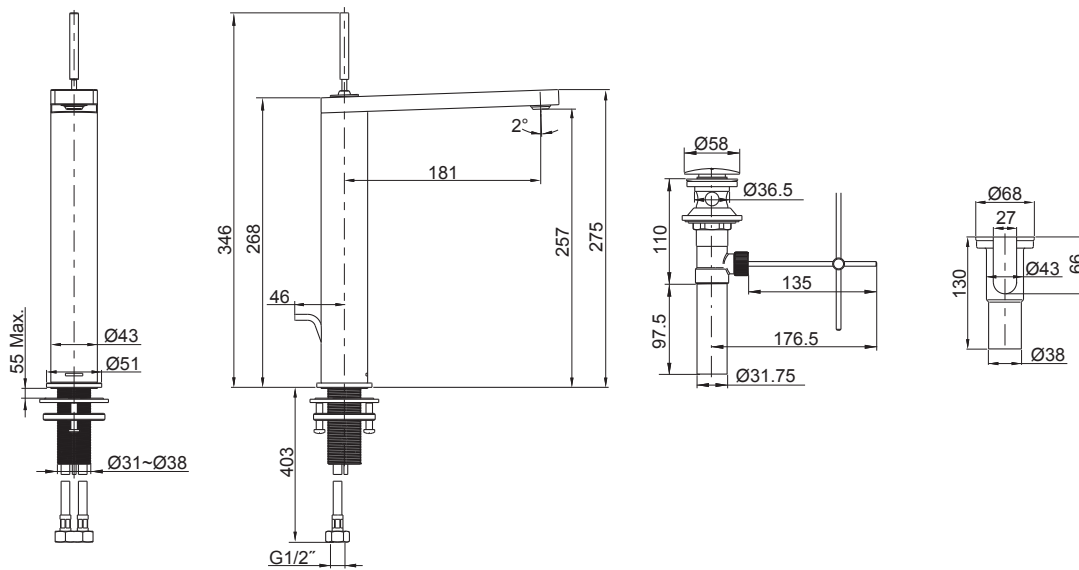

K-73057T-4

Product Diagram