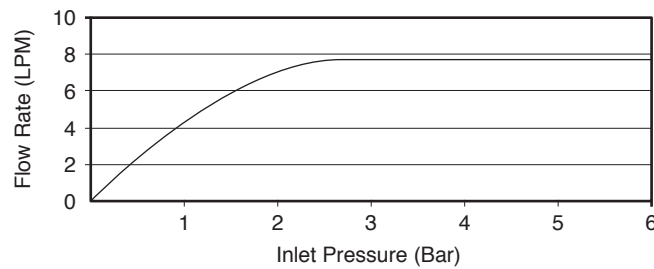

SINGLE CONTROL LAVATORY FAUCET

K-73158T

ALSO K-73053T
AND K-73057T

Codes/Standards Applicable

- GB 18145-2014
- EN 817-2008
- TIS 2067-2552
- EN 200-2008

Installation Notes

Install this product according to the installation guide.

For a full range of color finishes in your market please contact your local Kohler representative.

Flow Curve

Note: Flow rates are approximate. (1 gallon = 3.785 liters, 1 bar = 14.5 psi)

Dimensions are approximate.
Unit: mm