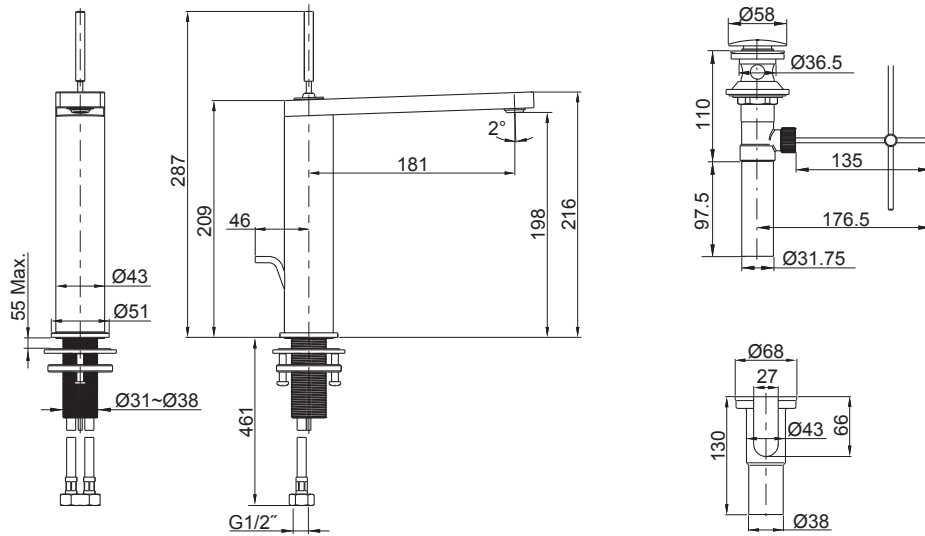

K-73053T-4