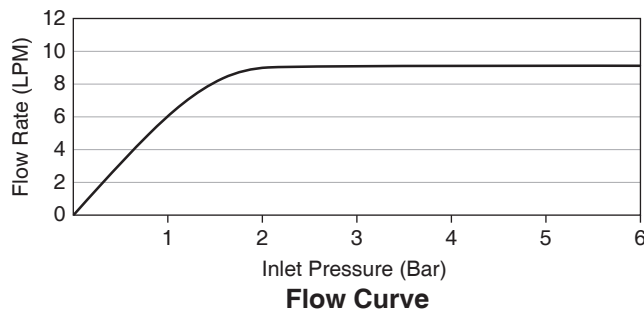

EXPOSED WALL MOUNT SHOWER ONLY FAUCET K-97368T

Codes/Standards Applicable

- GB 18145-2014
- EN 817-2008
- TISI_2066-2552

Installation Notes

Install this product according to the installation guide.

Specified Model

Note: Flow rates are approximate. (1 gallon = 3.785 liters, 1 bar = 14.5 psi)

Dimensions are approximate.
Unit: mm

Product Diagram