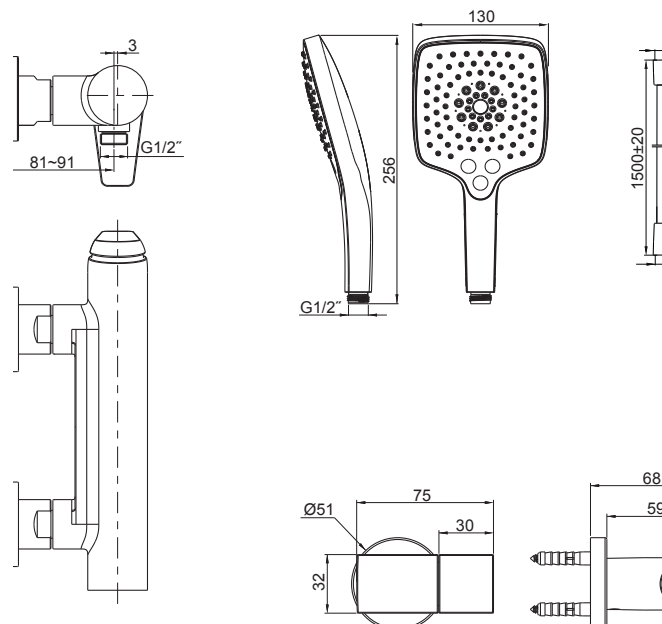

Features

- Brass construction
- Leak-free ceramic disc valve with lifetime warranty
- Durable KOHLER finishes resist corrosion and tarnishing
- Lever handle
- Adjustable inlet fittings with 15mm tolerance
- Includes Rain Duet push button, 3 mode handshower
- Line-matched faucets and accessories available

EXPOSED WALL MOUNT SHOWER ONLY FAUCET K-97368T

Codes/Standards Applicable

- GB 18145-2014
- EN 817-2008
- TISI_2066-2552

Installation Notes

Install this product according to the installation guide.

Specified Model

Model	Description	Color/Finished	
K-97368T-4	Avid Exposed Wall Mount Shower Only Faucet	<input type="checkbox"/> Polished Chrome (CP)	<input type="checkbox"/> Titanium (TT)

For a full range of color finishes in your market please contact your local Kohler representative.

Note: Flow rates are approximate. (1 gallon = 3.785 liters, 1 bar = 14.5 psi)

Dimensions are approximate.
Unit: mm

Product Diagram