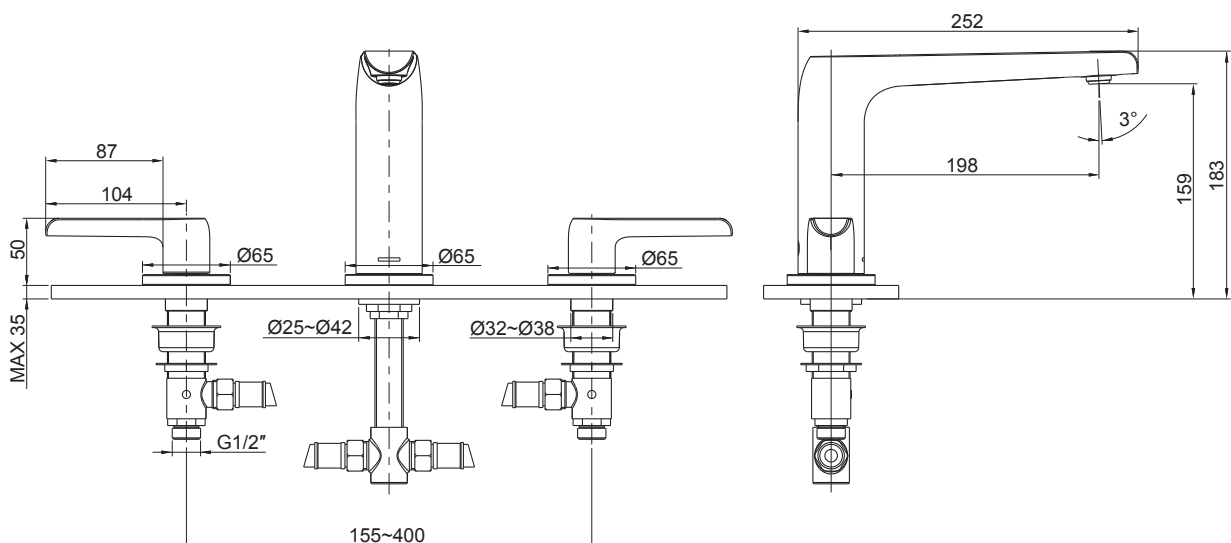

DUAL HANDLE DECK MOUNT BATH FILLER K-97363T

Codes/Standards Applicable

- GB 18145-2014
- GB/T 23447-2009
- EN 200-2008

Installation Notes

Install this product according to the installation guide.

Specified Model

Flow Curve

Note: Flow rates are approximate. (1 gallon = 3.785 liters, 1 bar = 14.5 psi)

Dimensions are approximate.
Unit: mm

Product Diagram