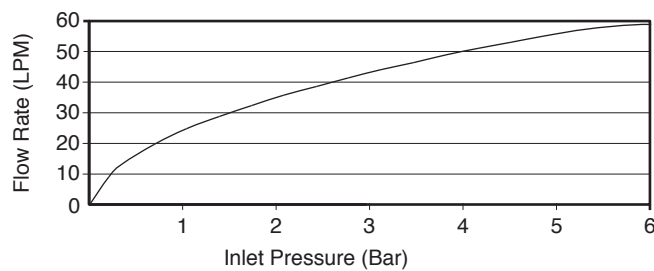

DUAL HANDLE DECK MOUNT BATH FILLER K-97363T

Codes/Standards Applicable

- GB 18145-2014
- GB/T 23447-2009
- EN 200-2008

Installation Notes

Install this product according to the installation guide.

Specified Model

Flow Curve

Note: Flow rates are approximate. (1 gallon = 3.785 liters, 1 bar = 14.5 psi)

Dimensions are approximate.
Unit: mm

Product Diagram