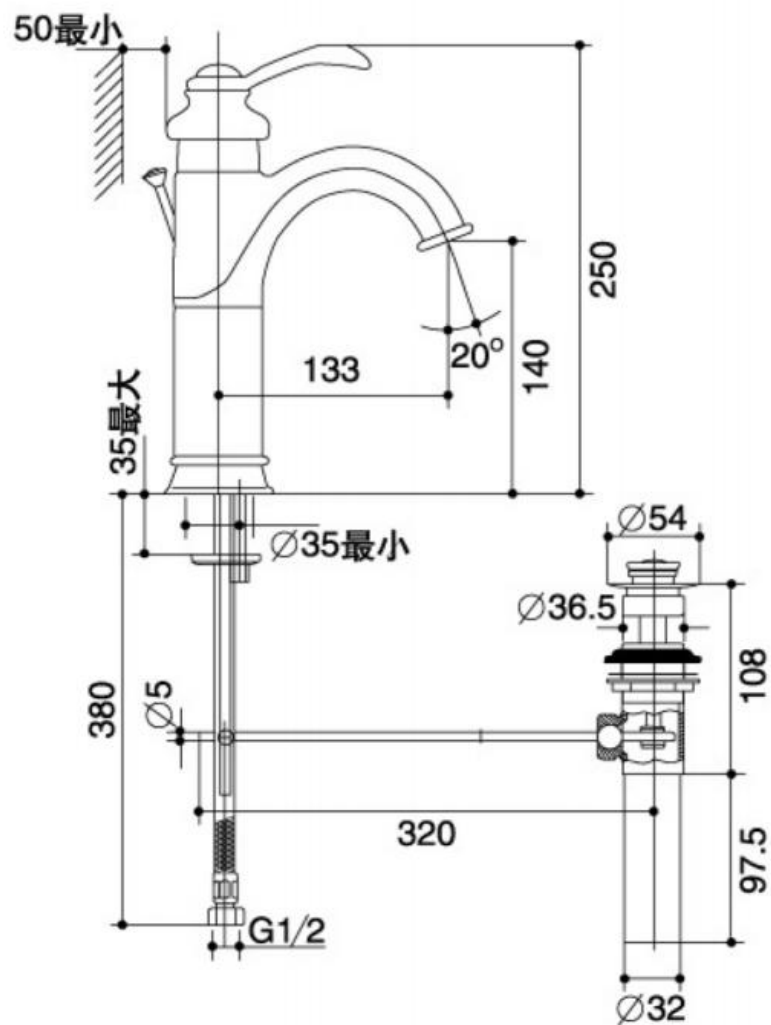

Product Specification:

Model	Spout		Handle	Includes	Finish
	Reach	Height			
K-12184T	133mm	250mm	Metal	Valve, spout, handle, aerator, lift-rod assy., supplies, connection assy., escutcheon	CP, CB, AF, SN, BN, BV

Product Dimension:

K-12184T

Please note that the above information are subject to change without notice.