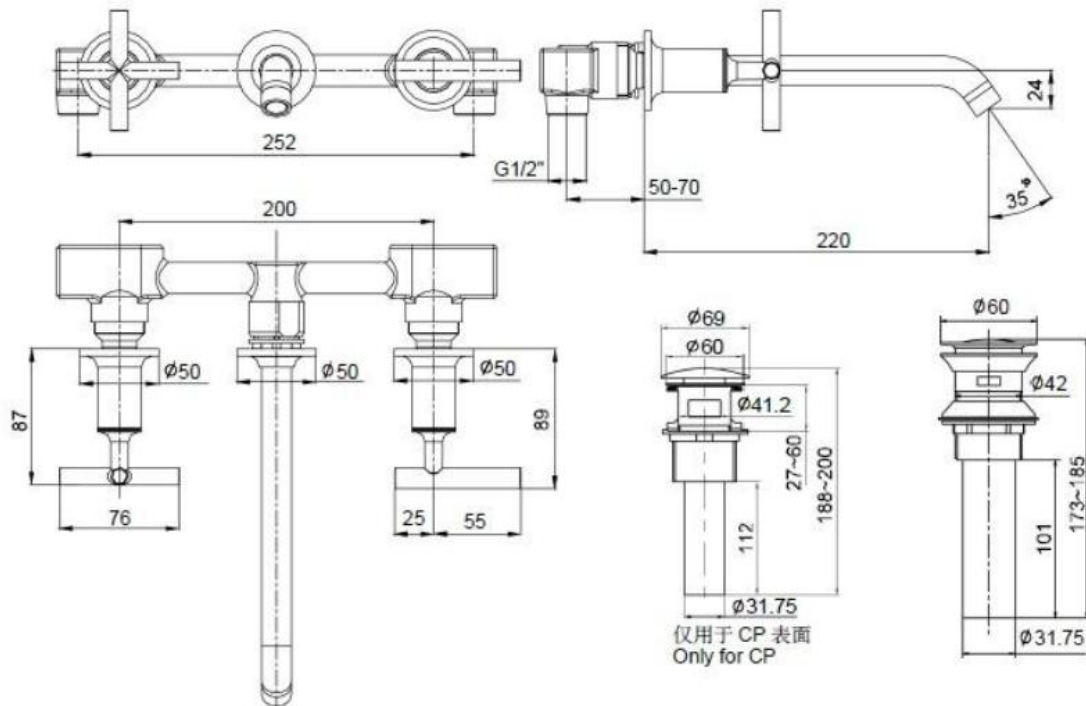

Product Specification:

Model	Spout		Handle	Includes	Finish	NOTE
	Reach	Height				
K-14415T-3	220mm	-	Cross	Spout, handle, aerator, valve, pop-up drain	CP SN BN PGD BGD RGD	-
K-14415T-4			Lever			

Product Dimension: