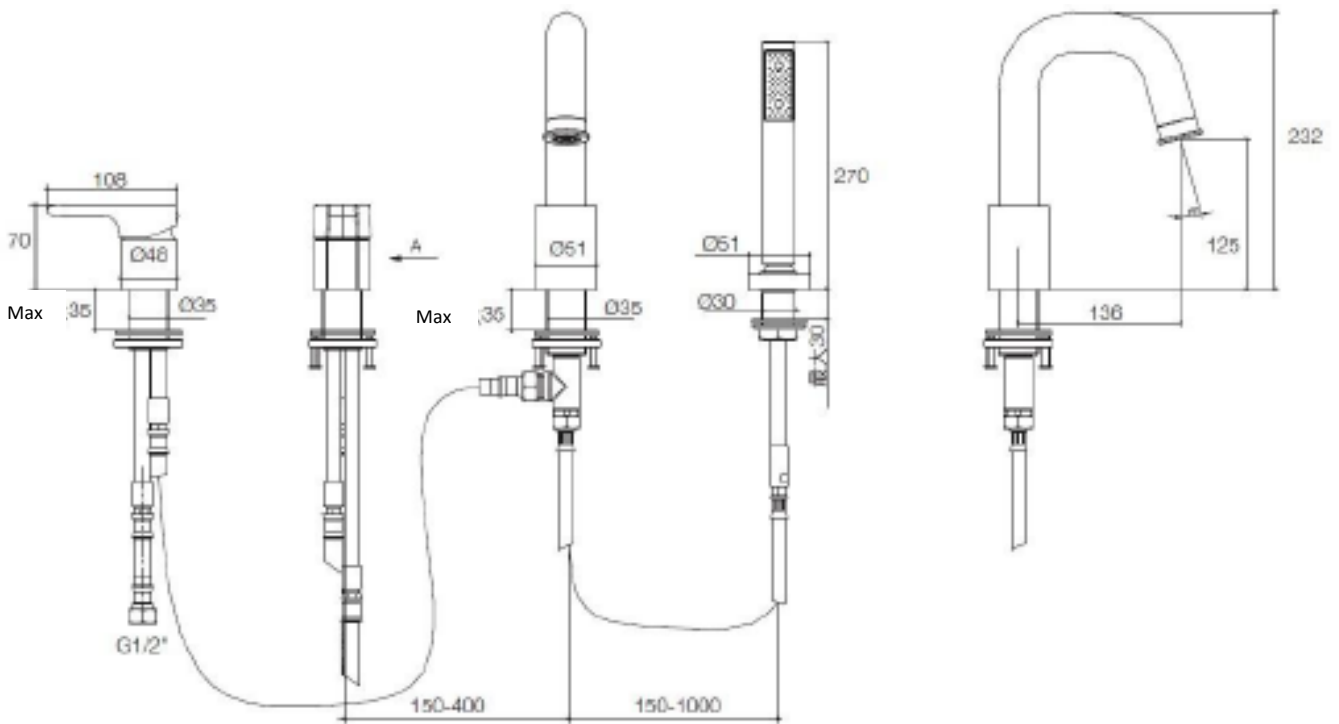

Product Specification:

Model	Reach	Handle	Includes	Finish
K-10873T-4	Reach: 136 mm Height: 125mm	Lever	Spout (reach:136 mm; height: 125 mm), escutcheon, valve, handle, bath-connect assy.	CP AF BN

#Reach: the distance between the spout and the center of faucet opening hole.

Product Dimension:

K-10873T-4

Please note that the above information are subject to change without notice.