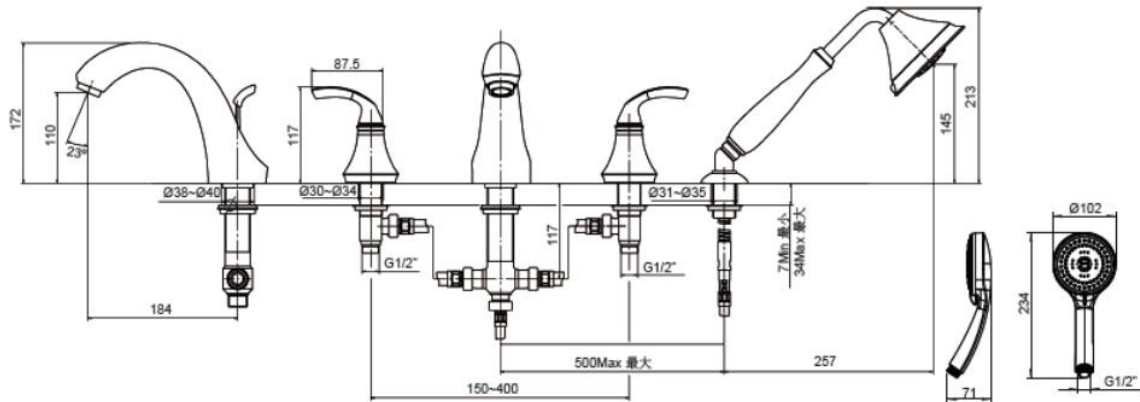

Product Specification:

Model	Spout		Handle	Includes	Finish
	Reach	Height			
K-72664T-4	184mm	110mm	Lever	Spout, valve, handle, aerator, diverter, Rain Duet multi-function handshower and base	CP

Product Dimension: