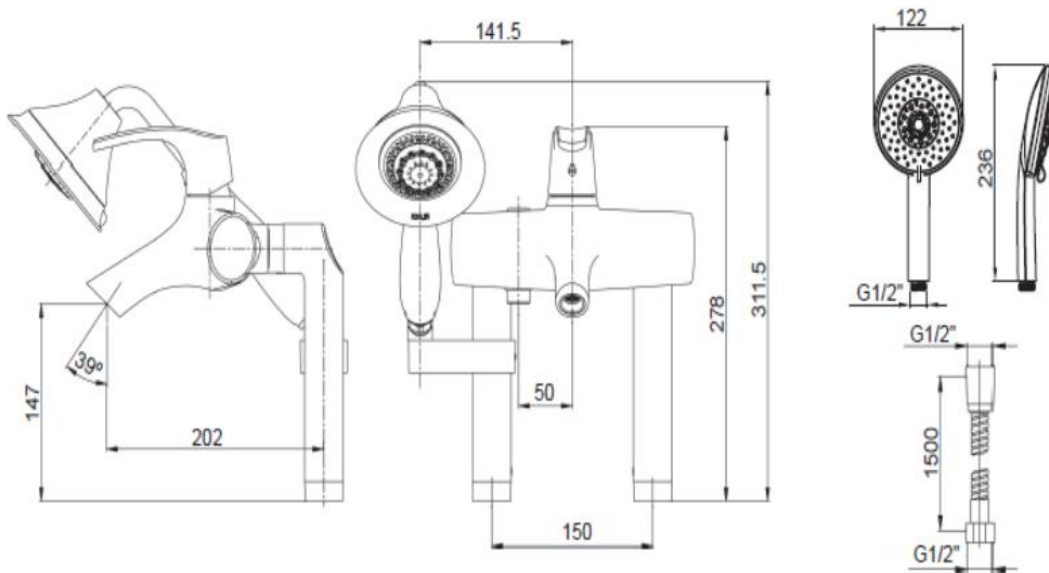

Product Specification:

Model	Spout Reach	Handle	Includes	Finish	NOTE
K-72645T-4	202mm	Lever	Rain Duet multi-function performance handshower, spout, handle, aerator, valve, diverter, flexible hose, bracket	CP	Needs to be matched with 18492T Symbol 65cm Free-standing riser tubes; Recommended: Escale free-standing bath

Product Dimension:

K-72645T-4

Please note that the above information are subject to change without notice.