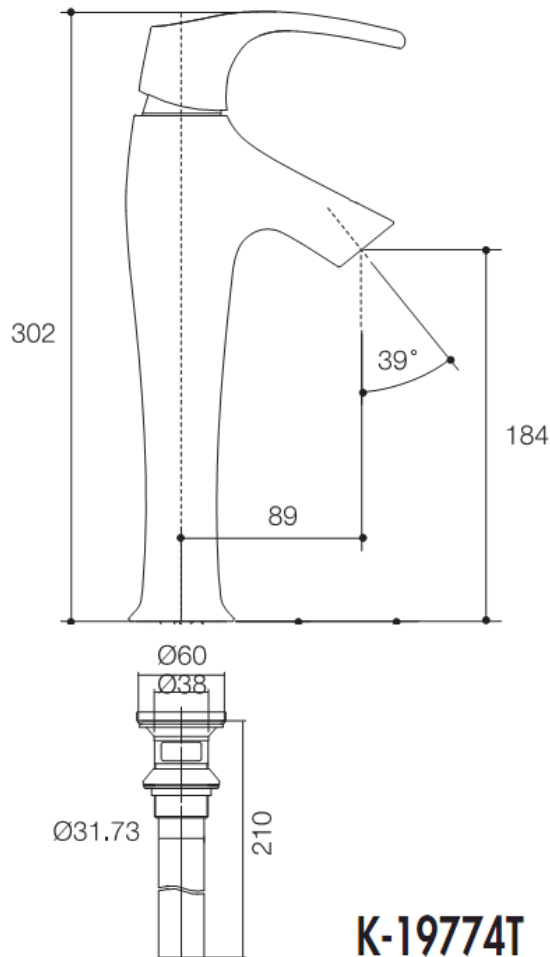

Product Specification:

Model	Spout		Handle	Includes	Finish	NOTE
	Reach	Height				
K-19774T	89mm	184mm	Metal	Spout, handle, aerator, valve, drain, supplies, connection assy.	CP SN BN	Deck-mount drain kit is available but needs to be matched with special model 11679T

Product Dimension:

K-19774T

*The above information are subject to change without notice.