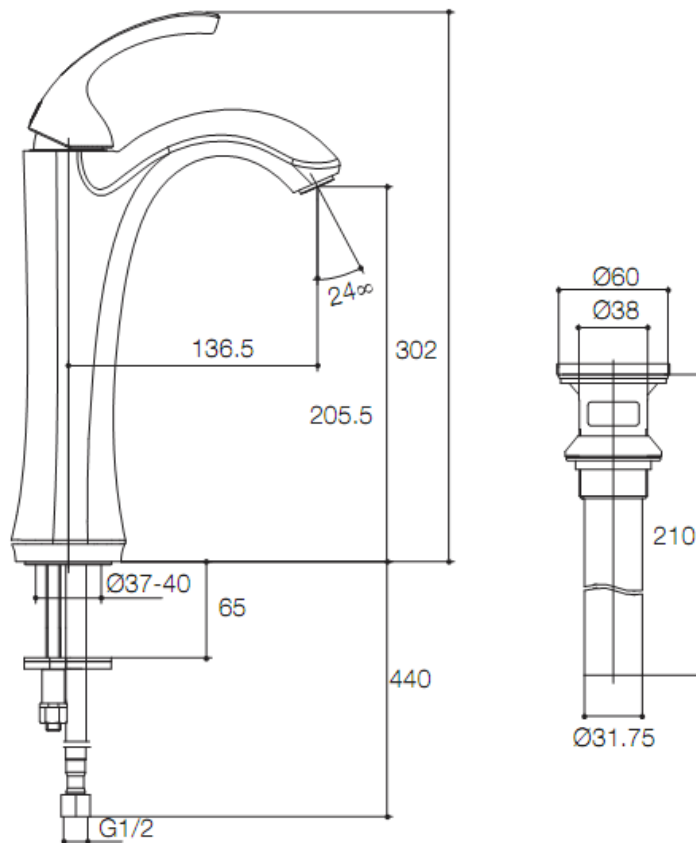

FORTE®
K-10217T-4

Product Specification:

Model	Spout		Handle	Includes	Finish	NOTE
	Reach	Height				
K-10217T-4	136.5mm	205.5mm	Metal	Spout, valve, handle, aerator, pop-up drain, supplies, connection assy.	CP	Deck-mount drain kit is available but special model 11679T is required.

Product Dimension:

K-10217T-4

*The above information are subject to change without notice.